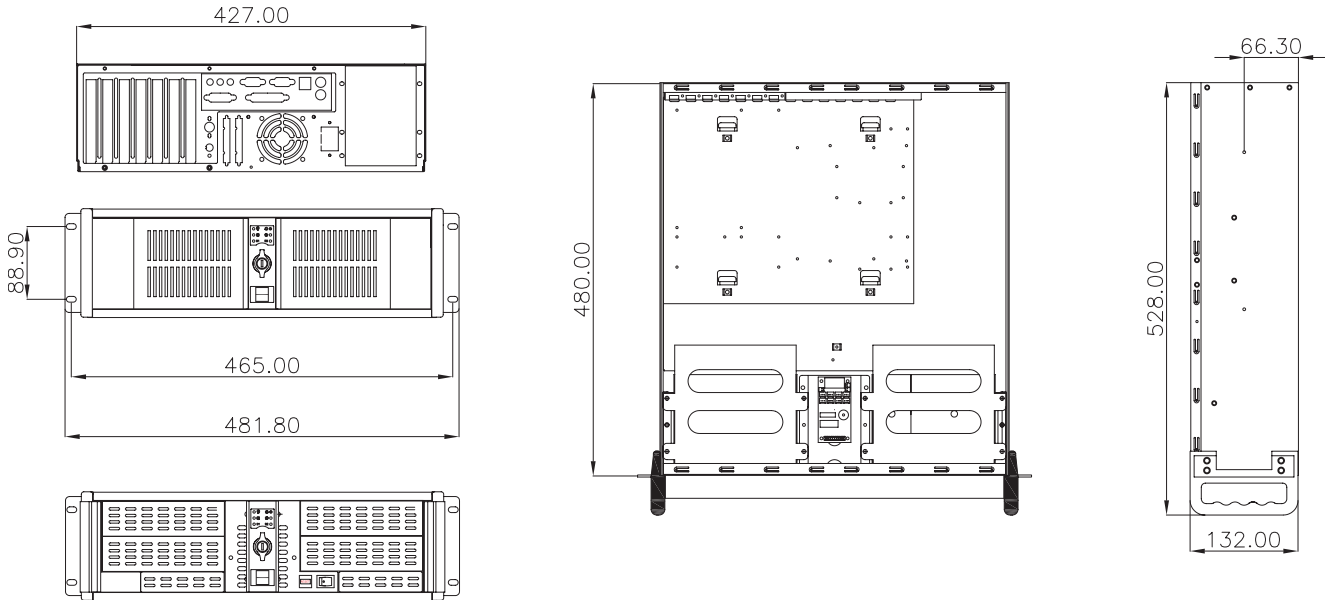

### Introduction

The 3U industrial rackmount chassis D Storm D-300. Optional BPU Series enable hot-swappable storage, 1/0/0+1/JBOD raid configuration, and up to total of 6 HDD storage capacities. D-300 backplane supports 7 full-length add-on cards. Optional Aluminum Body reduces total chassis weight and also provides enhanced thermal cooling solution provide your system with maximum flexibility and performance.

### SPECIFICATION

MODEL	D-300
Form Factor	3U
External 5.25"	4
External 3.5"	2
Internal 3.5"	2
Mainboard Size	12" x 10"
Switches	Power ON/OFF, System & Alarm Reset
Front Panel LEDs	Power ON/OFF, HDD, Fan & Alarm
Front Connectors	Front USB 2.0 x 2
Ball Bearing Cooling	60mm x 1
Optional Fan	80mm x 2, 60mm x 2
Air Filter	Removable
Back Plate Slots	N/A