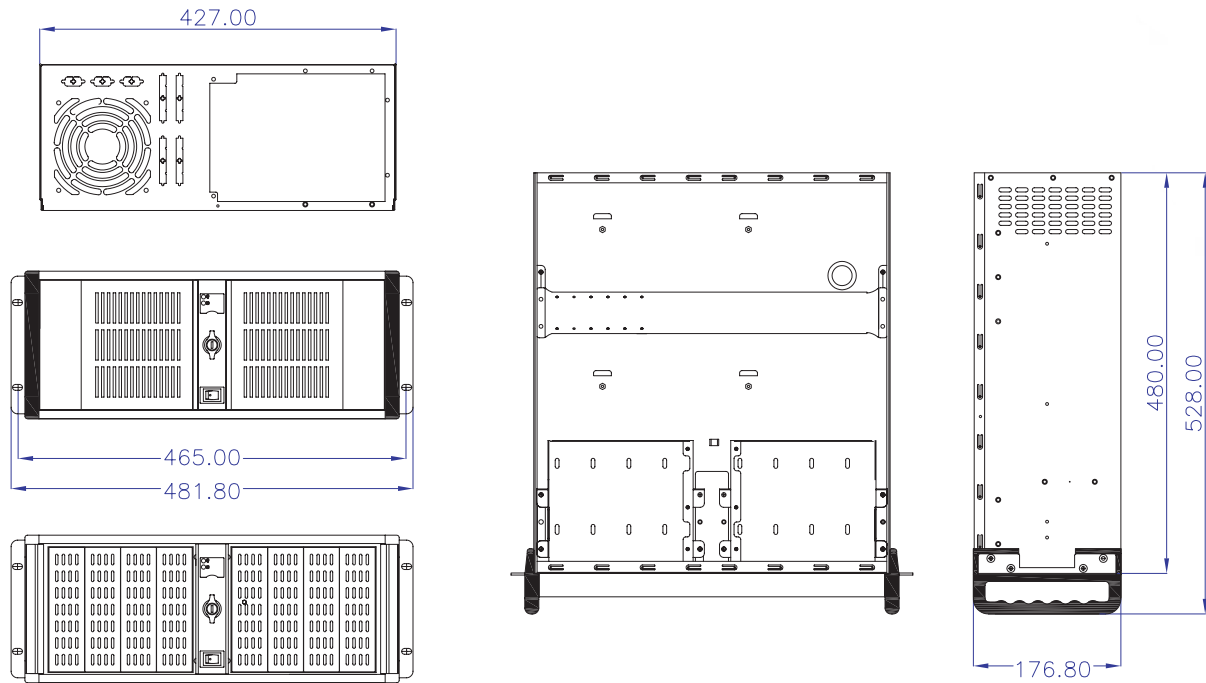

D-400-JB

D-Storm 4U Disk Array Rackmount Chassis

Introduction

iStarUSA 4U rackmount storage chassis D Storm D-400-JB. Combine with BPU or T Series enable hot-swappable storage capability. It has total storage capacity up to 24 storage drives for 1/0/5/JBOD raid configuration. Ball bearing 120mm and 80mm fan offer long lasting and enhanced thermal cooling solution. D-400-JB provide your server or cluster maximum storage and compatibility to high density Raid storage chassis.

D-Storm Series

Features

- A** Patented Aluminum Front Panel with Lock:
Taiwan: 200281,190240 ; China: 2L01259648.5
- B** 120mm x 1 + 80mm x 2
- C** Removable Air Filter
- D** Power and HDD LED
- E** Power Switch
- F** Custom Backplane Cutouts
- G** Optional 2 to 3 / 3 to 4 Hot-Swappable HDD Cage
- H** Optional Hot-Swappable 5.25" Tray

Mechanical Drawing

SPECIFICATION

Model	D-400-JB
Form Factor	4U
External 5.25"	8
External 3.5"	0
Internal 3.5"	0
Mainboard Size	N/A
Switches	Power ON/OFF, System & Alarm Reset
Front Panel LEDs	Power ON/OFF, HDD, Fan & Alarm
Front Connectors	Front USB 2.0 x 2
Ball Baring Cooling	120mm x 1 + 80mm x 2
Optional Fan	N/A
Air Filter	Removable
Back Plate Slots	N/A

Riser Cards	N/A
Security	Front Door Lock
Speaker	0.4W Built-In
System Fan Monitoring	ISF-08 (Optional)
Material of Front Bezel	Aluminum Alloy
Material of Handle	1.2mm SECC Zinc-Coated Steel
Material of Main Chassis	1.2mm SECC Zinc-Coated Japan Steel
Color of Front Bezel	Black, Red, Blue, Silver, Gold, OEM Available
Color of Main Chassis	Black, OEM Available
Dimension WxDxH	19.0" x 20.8" x 7.0"
Weight	25.2 lbs
Recommended PSU	Raid Series