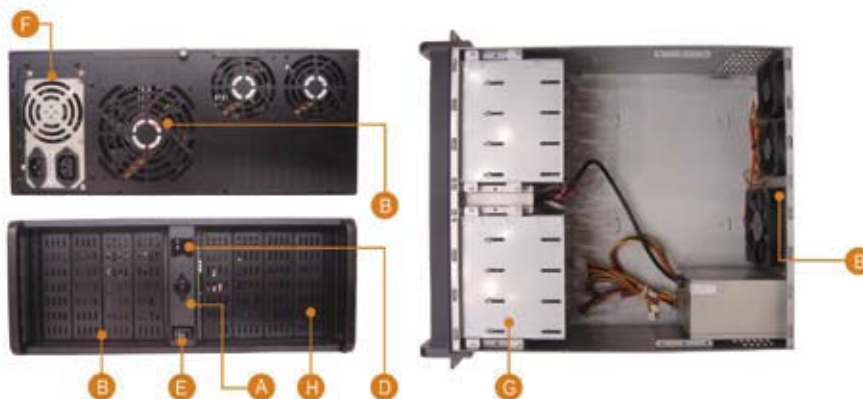

D-400-JB

D-Storm 4U Disk Array Rackmount Chassis

Introduction

iStarUSA 4U rackmount storage chassis D Storm D-400-JB. Combine with BPU or T Series enable hot-swappable storage capability. It has total storage capacity up to 24 storage drives for 1/0/5/JBOD raid configuration. Ball bearing 120mm and 80mm fan offer long lasting and enhanced thermal cooling solution. D-400-JB provide your server or cluster maximum storage and compatibility to high density Raid storage chassis.

D-Storm Series

Features

- A** Patented Aluminum Front Panel with Lock:
Taiwan: 200281,190240 ; China: 2L01259648.5
- B** 120mm x 1 + 80mm x 2
- C** Removable Air Filter
- D** Power and HDD LED
- E** Power Switch
- F** Custom Backplane Cutouts
- G** Optional 2 to 3 / 3 to 4 Hot-Swappable HDD Cage
- H** Optional Hot-Swappable 5.25" Tray

Riser Cards	N/A
Security	Front Door Lock
Speaker	0.4W Built-In
System Fan Monitoring	ISF-08 (Optional)
Material of Front Bezel	Aluminum Alloy
Material of Handle	1.2mm SECC Zinc-Coated Steel
Material of Main Chassis	1.2mm SECC Zinc-Coated Japan Steel
Color of Front Bezel	Black, Red, Blue, Silver, Gold, OEM Available
Color of Main Chassis	Black, OEM Available
Dimension WxDxH	19.0" x 20.8" x 7.0"
Weight	25.2 lbs
Recommended PSU	Raid Series

OPTIONAL ACCESSORIES

MODEL #	DESCRIPTION
TC-RPSL20/24/26	20"/24"/26" Sliding Rail for Chassis
DD-Fan-80	80mm Fan
TC-istorm7	2 to 3 Internal Mounting Kit
TC-istorm8	Aluminum Heat-Sink HDD Cooling Kit
T-7-SATA	Military Removable Rack for SATA HDD
RP-COMBO-SLIM	Slim CD and Floppy Combo for 5.25" Drive Bay
RP-HDD3.5	3.5" to 5.25" Mounting Bracket Kit
BPU-230SATA	2 to 3 Hot-swappable SATA Converter Cage
BPU-230SCA	2 to 3 Hot-swappable SCSI Converter Cage
DD-400-DR/DS/DBLue/DG	Aluminum Red/Silver/Blue/Gold Color Door
BPU-340SATA	3 to 4 Hot-swappable SATA Converter Cage