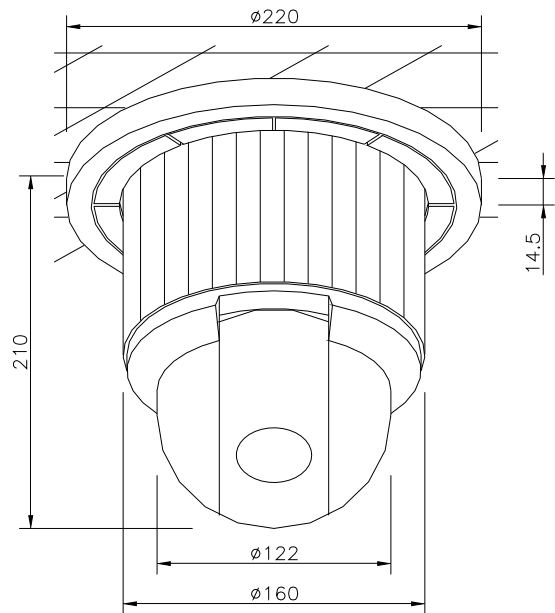

The IRD-230 Super IR Dome is a high speed, low-light, color day/night camera ideal for discrete surveillance of commercial facilities. With fast trace, 360 degree rotation the Super IR Dome has unlimited positioning. Viewing distances up to 150 meters in total darkness can be achieved when used with Cantronic Model CSI-200m10 Infrared Illuminators.

The IRD-230 Super IR Dome System consists of a high sensitivity camera, pan/tilt/zoom function with 23x optical zoom, dome driver, receiver drive with RS485 communications port and housing.

The indoor dome system can be easily surface mounted to a wall or any type of ceiling. The IRD-230W with a weatherproof housing can be mounted with a variety of pendant arms and is ideal for outdoor surveillance. Popular applications for the Super IR Dome System are airports, casinos, hospitals, railway stations, supermarkets, exhibition halls and warehouses.

Technical Specifications:

Sensor	1/4" CCD
Pixel	752H x 582V
Synch.	Internal
Video Output	Combined Signal 1.0Vp-p/75
White Balance	Auto
Power Supply	DC12V ± 10% 1.5A 3.0A(Peak)
Consumption	15VA
Weight	2 kg
Installation	Surface or Pendant Mount
Relative Humidity	10% ~ 75% (No Condensation)
Operating Temperature	0°C ~ 40°C
Scanner System	15.625KHz (H) 50Hz(V)
Resolution (H)	470TVL
Signal/Noise Ratio	>48dB
Shutter Speed	1/3 ~ 1/10000 Sec.
Sensitivity	1Lux Color / 0.01Lux B&W
Lens	f 3.6 ~ 82.8mm 23x Zoom
IRIS	Auto/Manual
Zoom	Auto/Manual
Pan	0.8° ~ 240° ±0.05°
Tilt	0.8° ~ 120° ±0.05°
Preset	64 Positions
Control	RS485