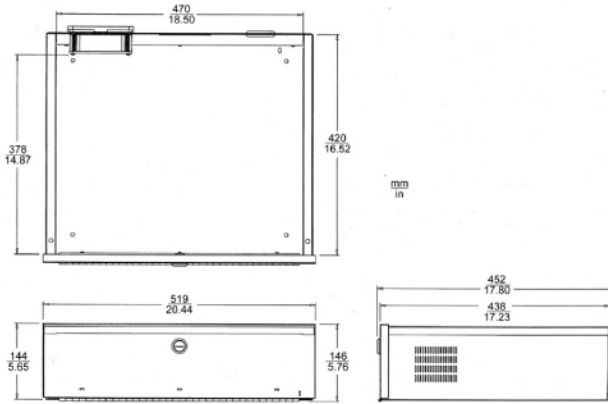

LTC 9023 Series VCR Lock Boxes

Parts Included

Quantity	Component
1	LTC 902x Series VCR Lock Box

Technical Specifications

Electrical

Model No.	Rated Voltage	Voltage Range	Nom. Power Rated Voltage
LTC9022 / 50	230 VAC 50Hz	207 to 253 VAC	13 W
LTC9022 / 60	115 VAC 60Hz	103 to 127 VAC	13 W
LTC9023 / 50	230 VAC 50Hz	207 to 253 VAC	13 W
LTC9023 / 60	115 VAC 60Hz	103 to 127 VAC	13 W

Mechanical

Maximum VCR (Or Other Device) Size:

LTC9022 (W x D x H)	539 x 533 x 214 mm (21.255 x 21 x 8.44 inch)
LTC9023 (W x D x H)	463 x 393 x 123 mm (18.25 x 15.5 x 4.88 inch)
Cable Entry	Through rear port
Window	Acrylic
Cabinet Mounting	Can be secured to table top or other horizontal surfaces
Construction	Steel
Finish	Black
Dimensions	See drawings

Ordering Information

Model | Description

LTC 9022/50 VCR Lock Box	large dimension, for one VCR, 230 VAC, 50 Hz
LTC 9022/60 VCR Lock Box	large dimension, for one VCR, 115VAC, 60Hz
LTC 9023/50 VCR Lock Box	small dimension, for one VCR, 230 VAC, 50 Hz
LTC 9023/60 VCR Lock Box	small dimension, for one VCR, 115VAC, 60Hz

Americas:
Bosch Security Systems
130 Perinton Parkway
Fairport, New York, 14450, USA
Phone: +1 585 223 4060
Fax: +1 800 289 0096
security.sales@us.bosch.com
www.boschsecurity.us

Europe, Middle East, Africa:
Bosch Security Systems B.V.
P.O. Box 80002
5600 JB Eindhoven, The Netherlands
Phone: +31 (0) 40 27 83955
Fax: +31 (0) 40 27 86668
emea.securitysystems@bosch.com
www.boschsecurity.com

Asia-Pacific:
Bosch Security Systems Pte Ltd
38C Jalan Pemimpin
Singapore 577180
Phone: +65 6319 3450
Fax: +65 6319 3499
apr.securitysystems@bosch.com
www.boschsecurity.com

Represented by