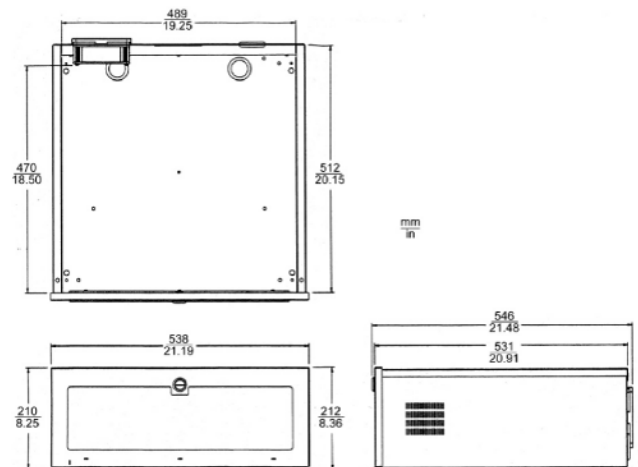

Installation/Configuration Notes

LTC 9022 Series VCR Lock Boxes