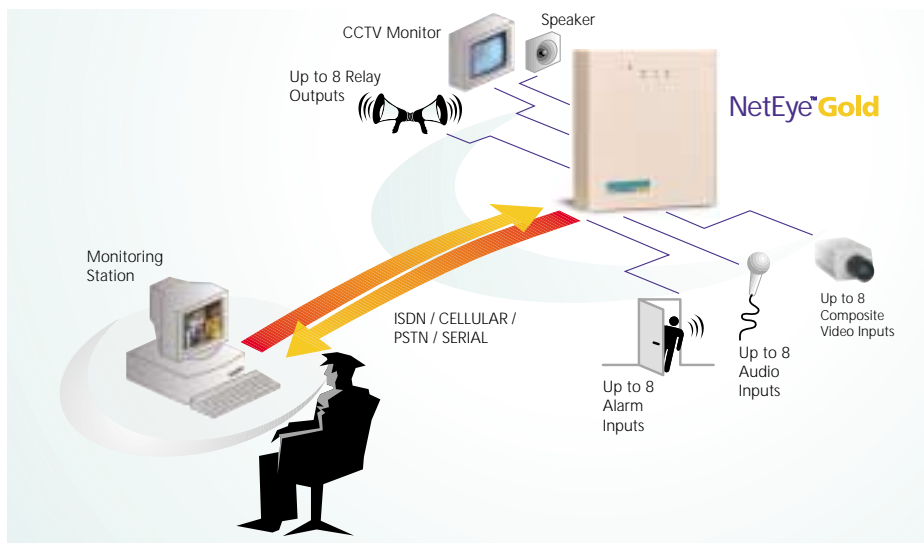

SYSTEM DIAGRAM

POPULAR APPLICATIONS

As a complete CCTV system, NetEye Gold compresses, encodes and stores quality video for easy access to recorded events and event logs. Tracing recorded events and analyzing them is now a simple and easy task, thanks to the Observer software.

And, the NetEye Gold system includes unique tools for effortless integration into new AND existing security systems. These versatile, yet easy to operate features make NetEye gold ideal for public buildings, banks, shops, gas stations, factories, hotels, schools, parking lots and traffic surveillance.

Visit our website www.vdomain.com for further products and technical information.

P/N V7401018