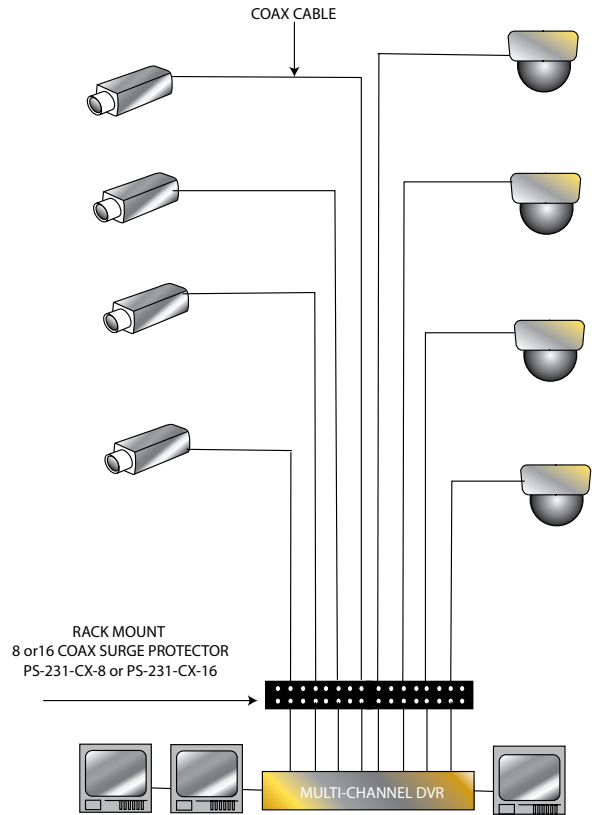

## RACK MOUNT COAX CABLE SURGE PROTECTOR

Protecting and Connecting Your Security

### APPLICATION DIAGRAM: