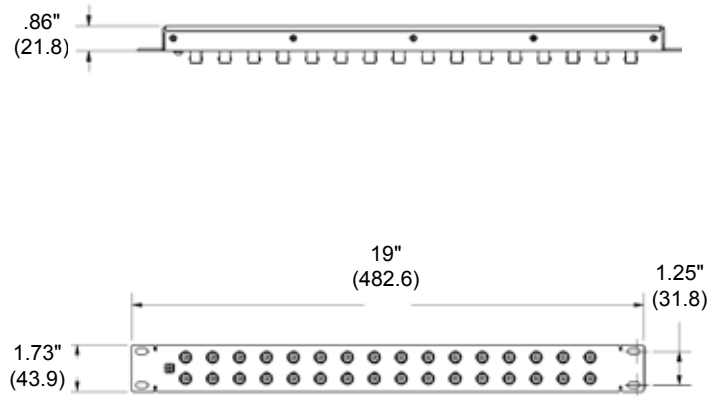

### MECHANICAL SPECIFICATIONS:

millimeters ( )

Weight (approx.)	Operating Temperature	Relative Humidity
2 pounds 907 g	5°F to 113°F -15°C to 45°C	98% RH max non-condensing