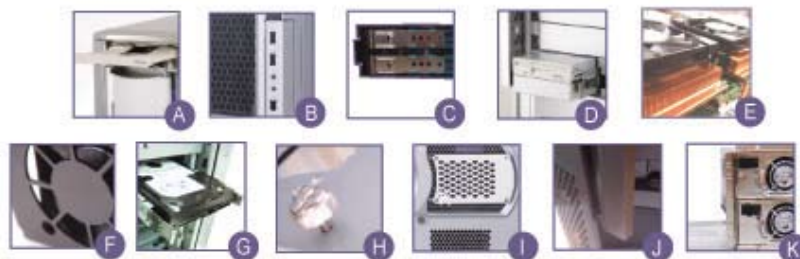

S-10000L

S-Storm EATX High Performance Professional Tower

S-Storm Series

Introduction

A combination of style and performance is the S-10000 workstation/server chassis. It is uniquely designed for IT professional and enterprise level application. Tool-less design of the S-10000 helps system builder or technician to install, maintain, or upgrade components. Excellent thermal solution meets FMB2.0 and CAG 1.1 which supports the latest Nacona Pentium 4 CPU. The five HDD cages support high density storage or Raid application. Easy access Front I/O panel and sliding Aluminum front bezel door is people friendly and can be customized to enhance product image. The extended S-10000L support an extra 120mm cooling fan and 12"x13" motherboard.

Features

- A Flip-Open Cover for Optical Device
- B Revolving I/O Connector
- C Sliding 5.25" Bay Rails
- D Removable 3.5" Bays Cage
- E Dual CPU Ready. Support 12"x13" EATX
- F 120mm Fan x 3
- G Removable HDD
- H Thumb Screws
- I Lockable Side Panel
- J Sliding Front Bezel
- K Redundant Power Supply

Mechanical Drawing

SPECIFICATION

MODEL	S-10000L
External 5.25"	5
External 3.5"	2
Internal 3.5"	5
Mainboard Size	12"x13"
Front I/O Connectors	2xUSB 2.0, 1xIEEE1394, 1xLine out, 1xMicrophone
Switches	Power ON/OFF, System Reset
Expansion Slots	7
Front Panel LEDs	Power, HDD LED
Options	FMB 2.0 and CAG1.1
Optional Fan	1x 120mm Front Fan, 1x 120mm Internal HDD Fan, 1x 120mm Rear Fan
Air Filter	Yes

Security	Side Panel Lock
Speaker	0.4W Built-In
Material of Front Panel	Aluminum/Plastic
Material of Main Chassis	1.0mm SECC/SGCC
Color of Front Bezel	Silver, Black, OEM Available
Color of Main Chassis	Silver, Black, OEM Available
Dimension WxDxH	8.1"x23.9"x21.3"
Weight	39 lbs
Recommended PSU	P, PA, PF, PL, PD2, PD3, R8, R8A, & R3N Series