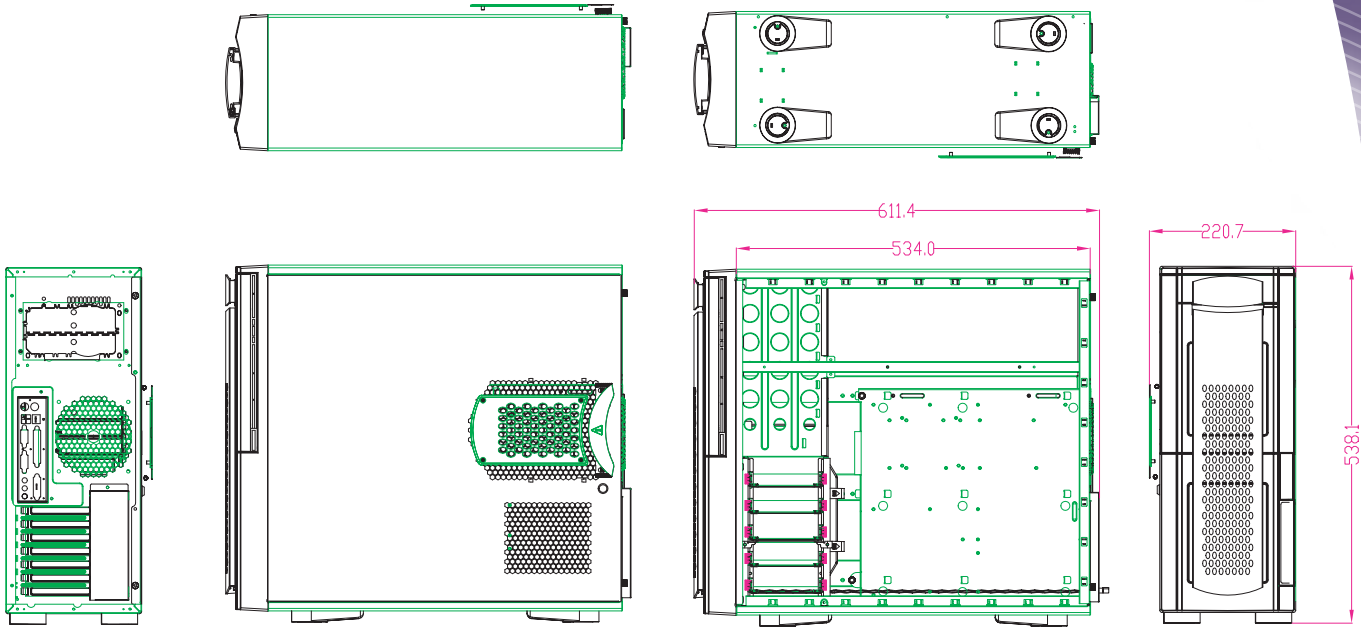

S-10000L

S-Storm EATX High Performance Professional Tower

S-Storm Series

Introduction

A combination of style and performance is the S-10000 workstation/server chassis. It is uniquely designed for IT professional and enterprise level application. Tool-less design of the S-10000 helps system builder or technician to install, maintain, or upgrade components. Excellent thermal solution meets FMB2.0 and CAG 1.1 which supports the latest Nacona Pentium 4 CPU. The five HDD cages support high density storage or Raid application. Easy access Front I/O panel and sliding Aluminum front bezel door is people friendly and can be customized to enhance product image. The extended S-10000L support an extra 120mm cooling fan and 12"x13" motherboard.

Features

- A Flip-Open Cover for Optical Device
- B Revolving I/O Connector
- C Sliding 5.25" Bay Rails
- D Removable 3.5" Bays Cage
- E Dual CPU Ready. Support 12"x13" EATX
- F 120mm Fan x 3
- G Removable HDD
- H Thumb Screws
- I Lockable Side Panel
- J Sliding Front Bezel
- K Redundant Power Supply

Mechanical Drawing

SPECIFICATION

MODEL	S-10000L
External 5.25"	5
External 3.5"	2
Internal 3.5"	5
Mainboard Size	12"x13"
Front I/O Connectors	2xUSB 2.0, 1xIEEE1394, 1xLine out, 1xMicrophone
Switches	Power ON/OFF, System Reset
Expansion Slots	7
Front Panel LEDs	Power, HDD LED
Options	FMB 2.0 and CAG1.1
Optional Fan	1x 120mm Front Fan, 1x 120mm Internal HDD Fan, 1x 120mm Rear Fan
Air Filter	Yes

Security	Side Panel Lock
Speaker	0.4W Built-In
Material of Front Panel	Aluminum/Plastic
Material of Main Chassis	1.0mm SECC/SGCC
Color of Front Bezel	Silver, Black, OEM Available
Color of Main Chassis	Silver, Black, OEM Available
Dimension WxDxH	8.1"x23.9"x21.3"
Weight	39 lbs
Recommended PSU	P, PA, PF, PL, PD2, PD3, R8, R8A, & R3N Series