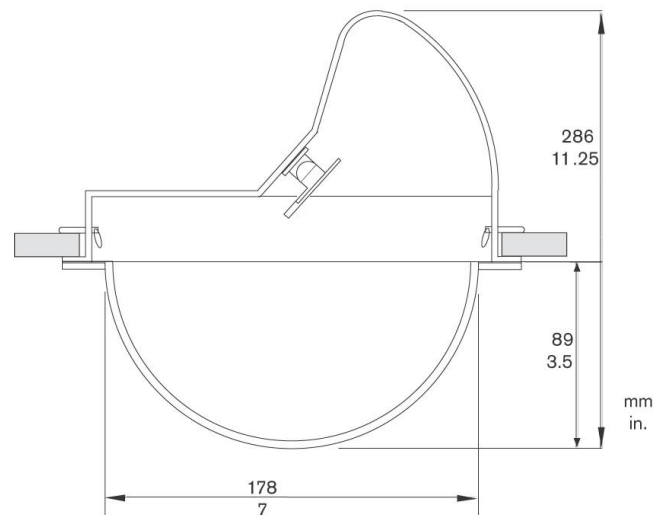

TC9345MT7 Indoor Domed Housing

- ▶ For fixed camera installations
- ▶ Bronze cell-cast acrylic dome
- ▶ 360° Adjustable viewing direction
- ▶ Tamper-resistant and dustproof
- ▶ Concealed camera position
- ▶ Easy installation

This attractive domed housing accommodates 1/2 in. and 1/3 in. solid-state cameras for surveillance in a variety of indoor CCTV applications. It features a 7 in. dome top formed from black ABS plastic. The capsule is bronze cell-cast acrylic with opaque black non-window areas. The plastic inner liner has a cutout slot for viewing.

The housing can be mounted in both sheetrock and standard drop ceilings. It includes mounting hardware and an adjustable camera mounting head for 360° adjustable viewing direction. This totally enclosed unit is dustproof and tamper-resistant.

Installation/Configuration Notes

Dimensional Outline

Technical Specifications

Model

TC9345MT7 Indoor Domed Housing

Mechanical

Max Camera/Lens Size (L x W x H)	203 x 64 x 64 mm (8.0 x 2.5 x 2.5 in.)
Enclosure Mounting	Four (4) mounting holes are provided in the flange of the dome (including toggle bolts)
Camera Mounting	Camera support bracket is adjustable forward and backward
Construction/Finish	Top is formed from flame-resistant black ABS plastic; the capsule is formed from bronze cell-cast acrylic with black plastic inner liner
Dimensions	See dimensional outline
Weight	0.45 kg (1 lb)